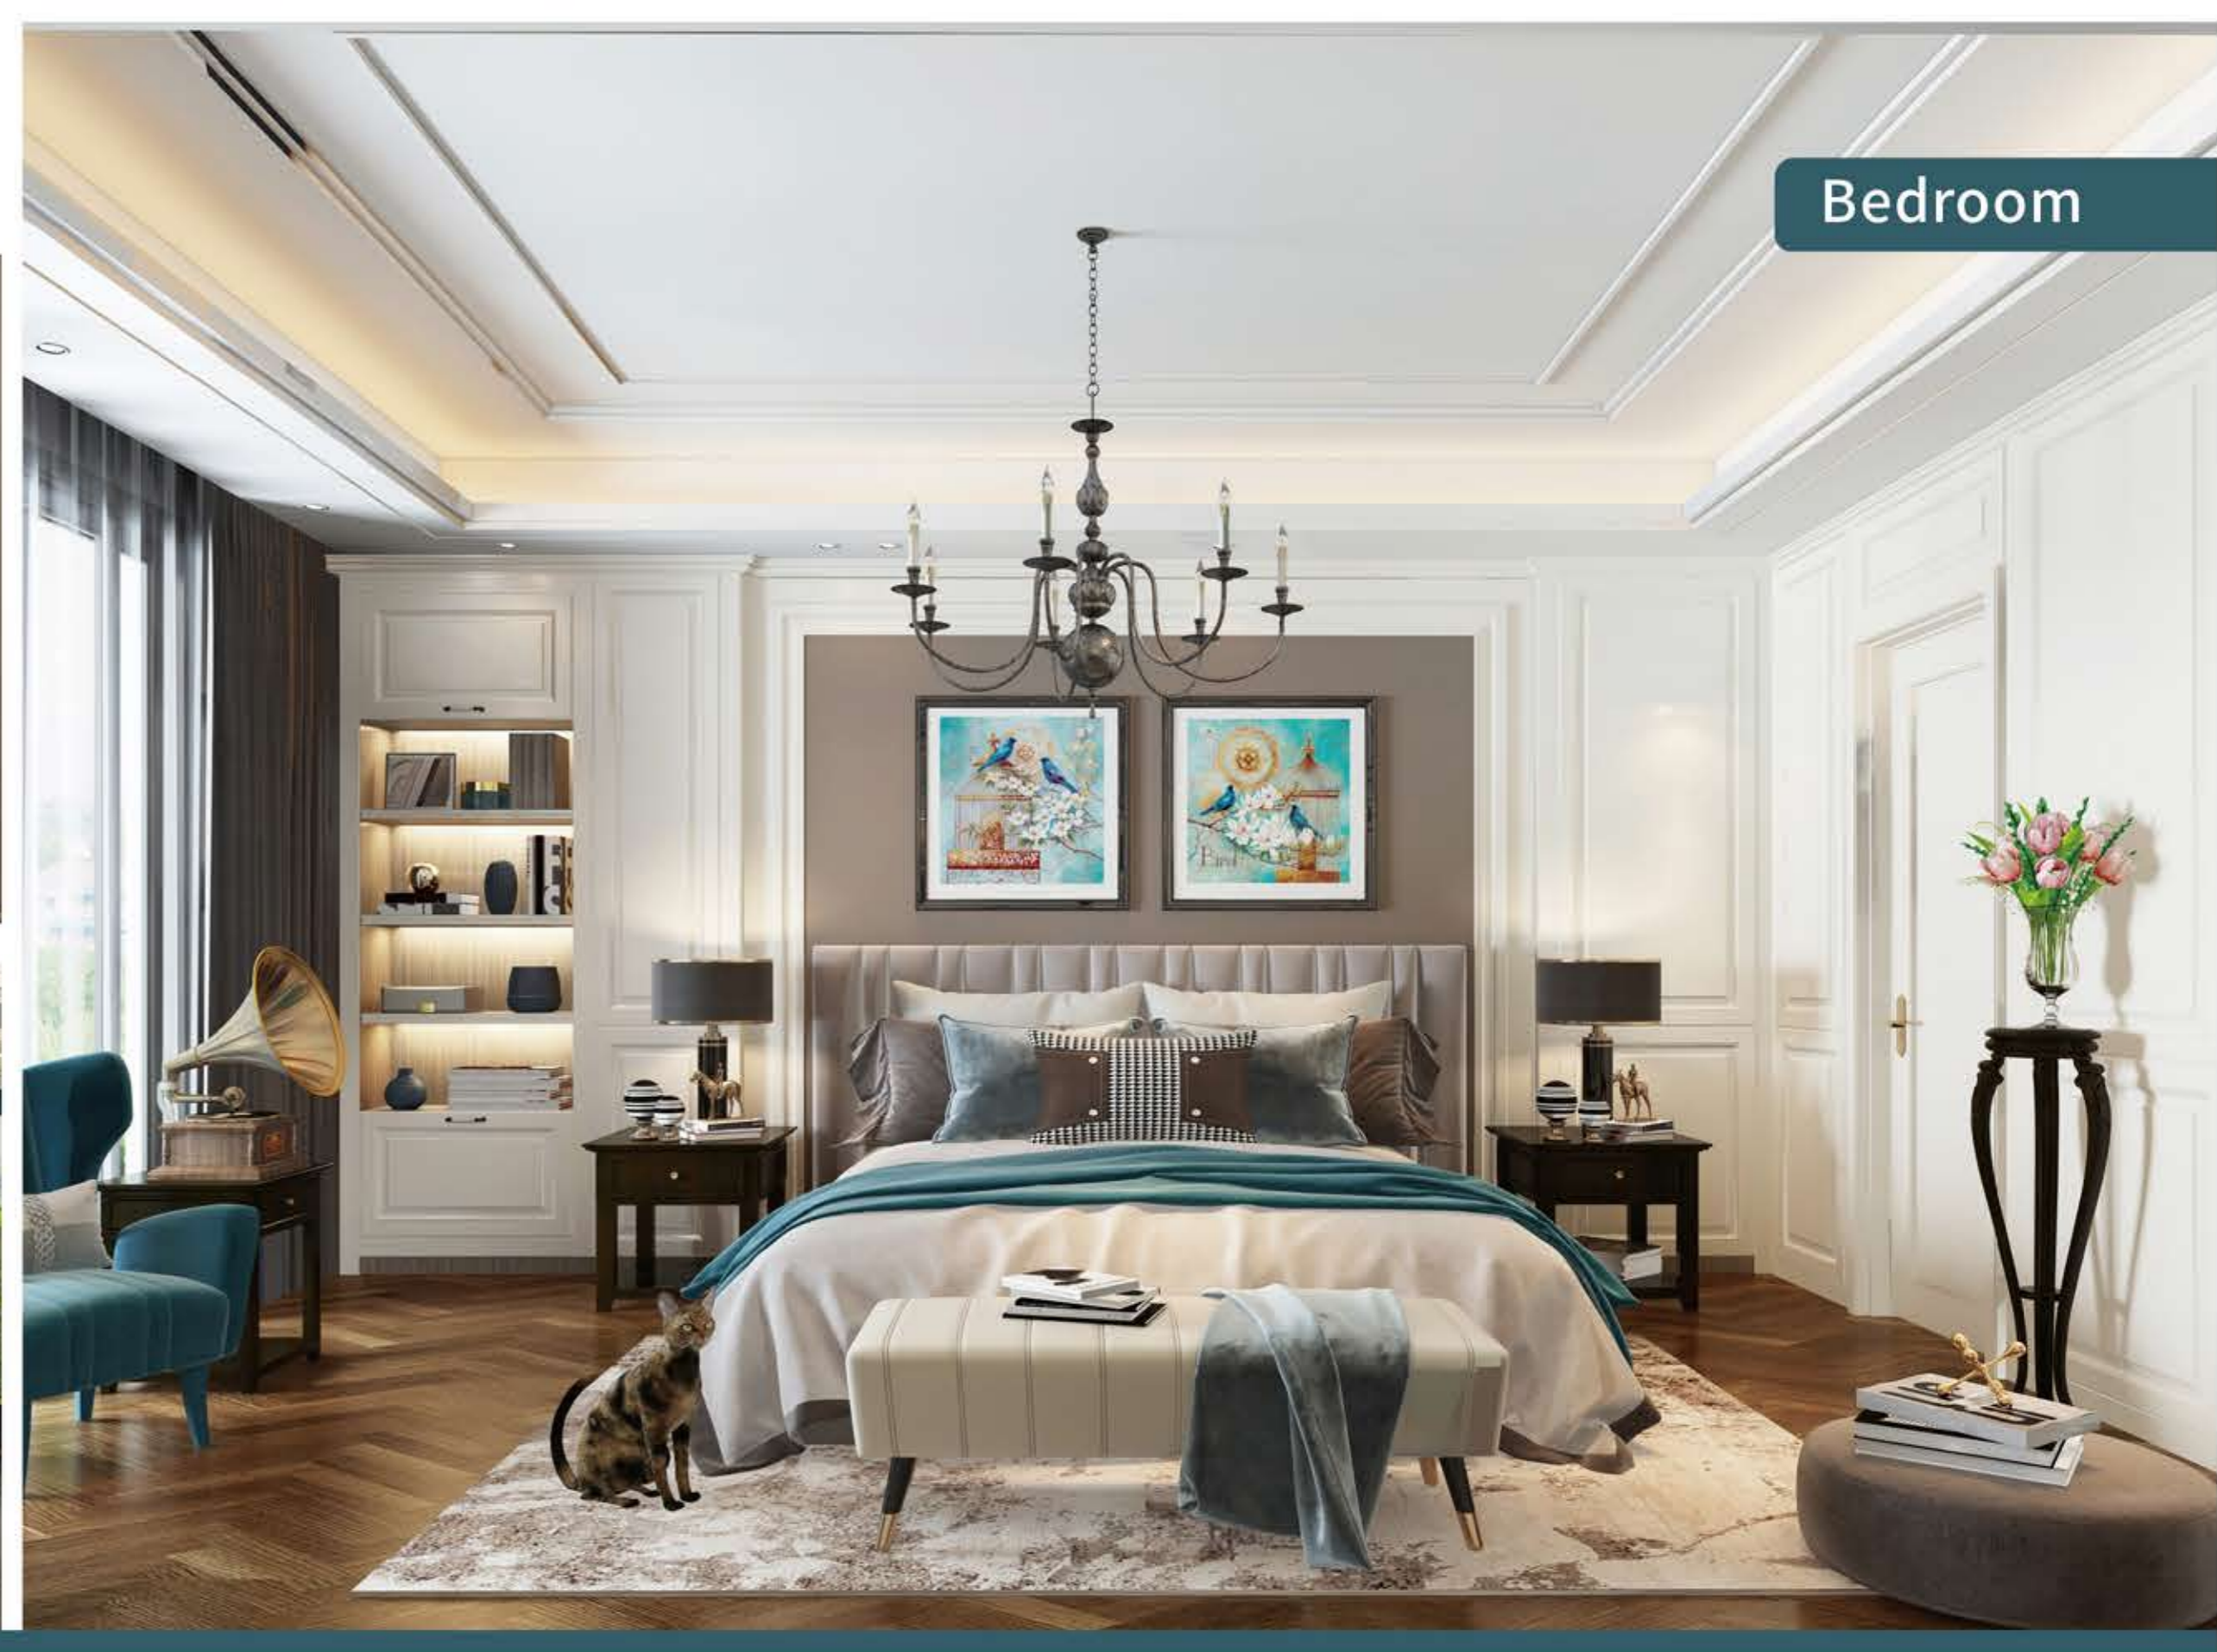

Living Room

Study

Closet

Bedroom

Dining Room

Kitchen

## COFFEE LUMIERE III

Pure white, vibrant brown, fresh and eye-catching, following the American luxury design style, creating a visual space full of beauty, and elegance touch the bottom of your heart.